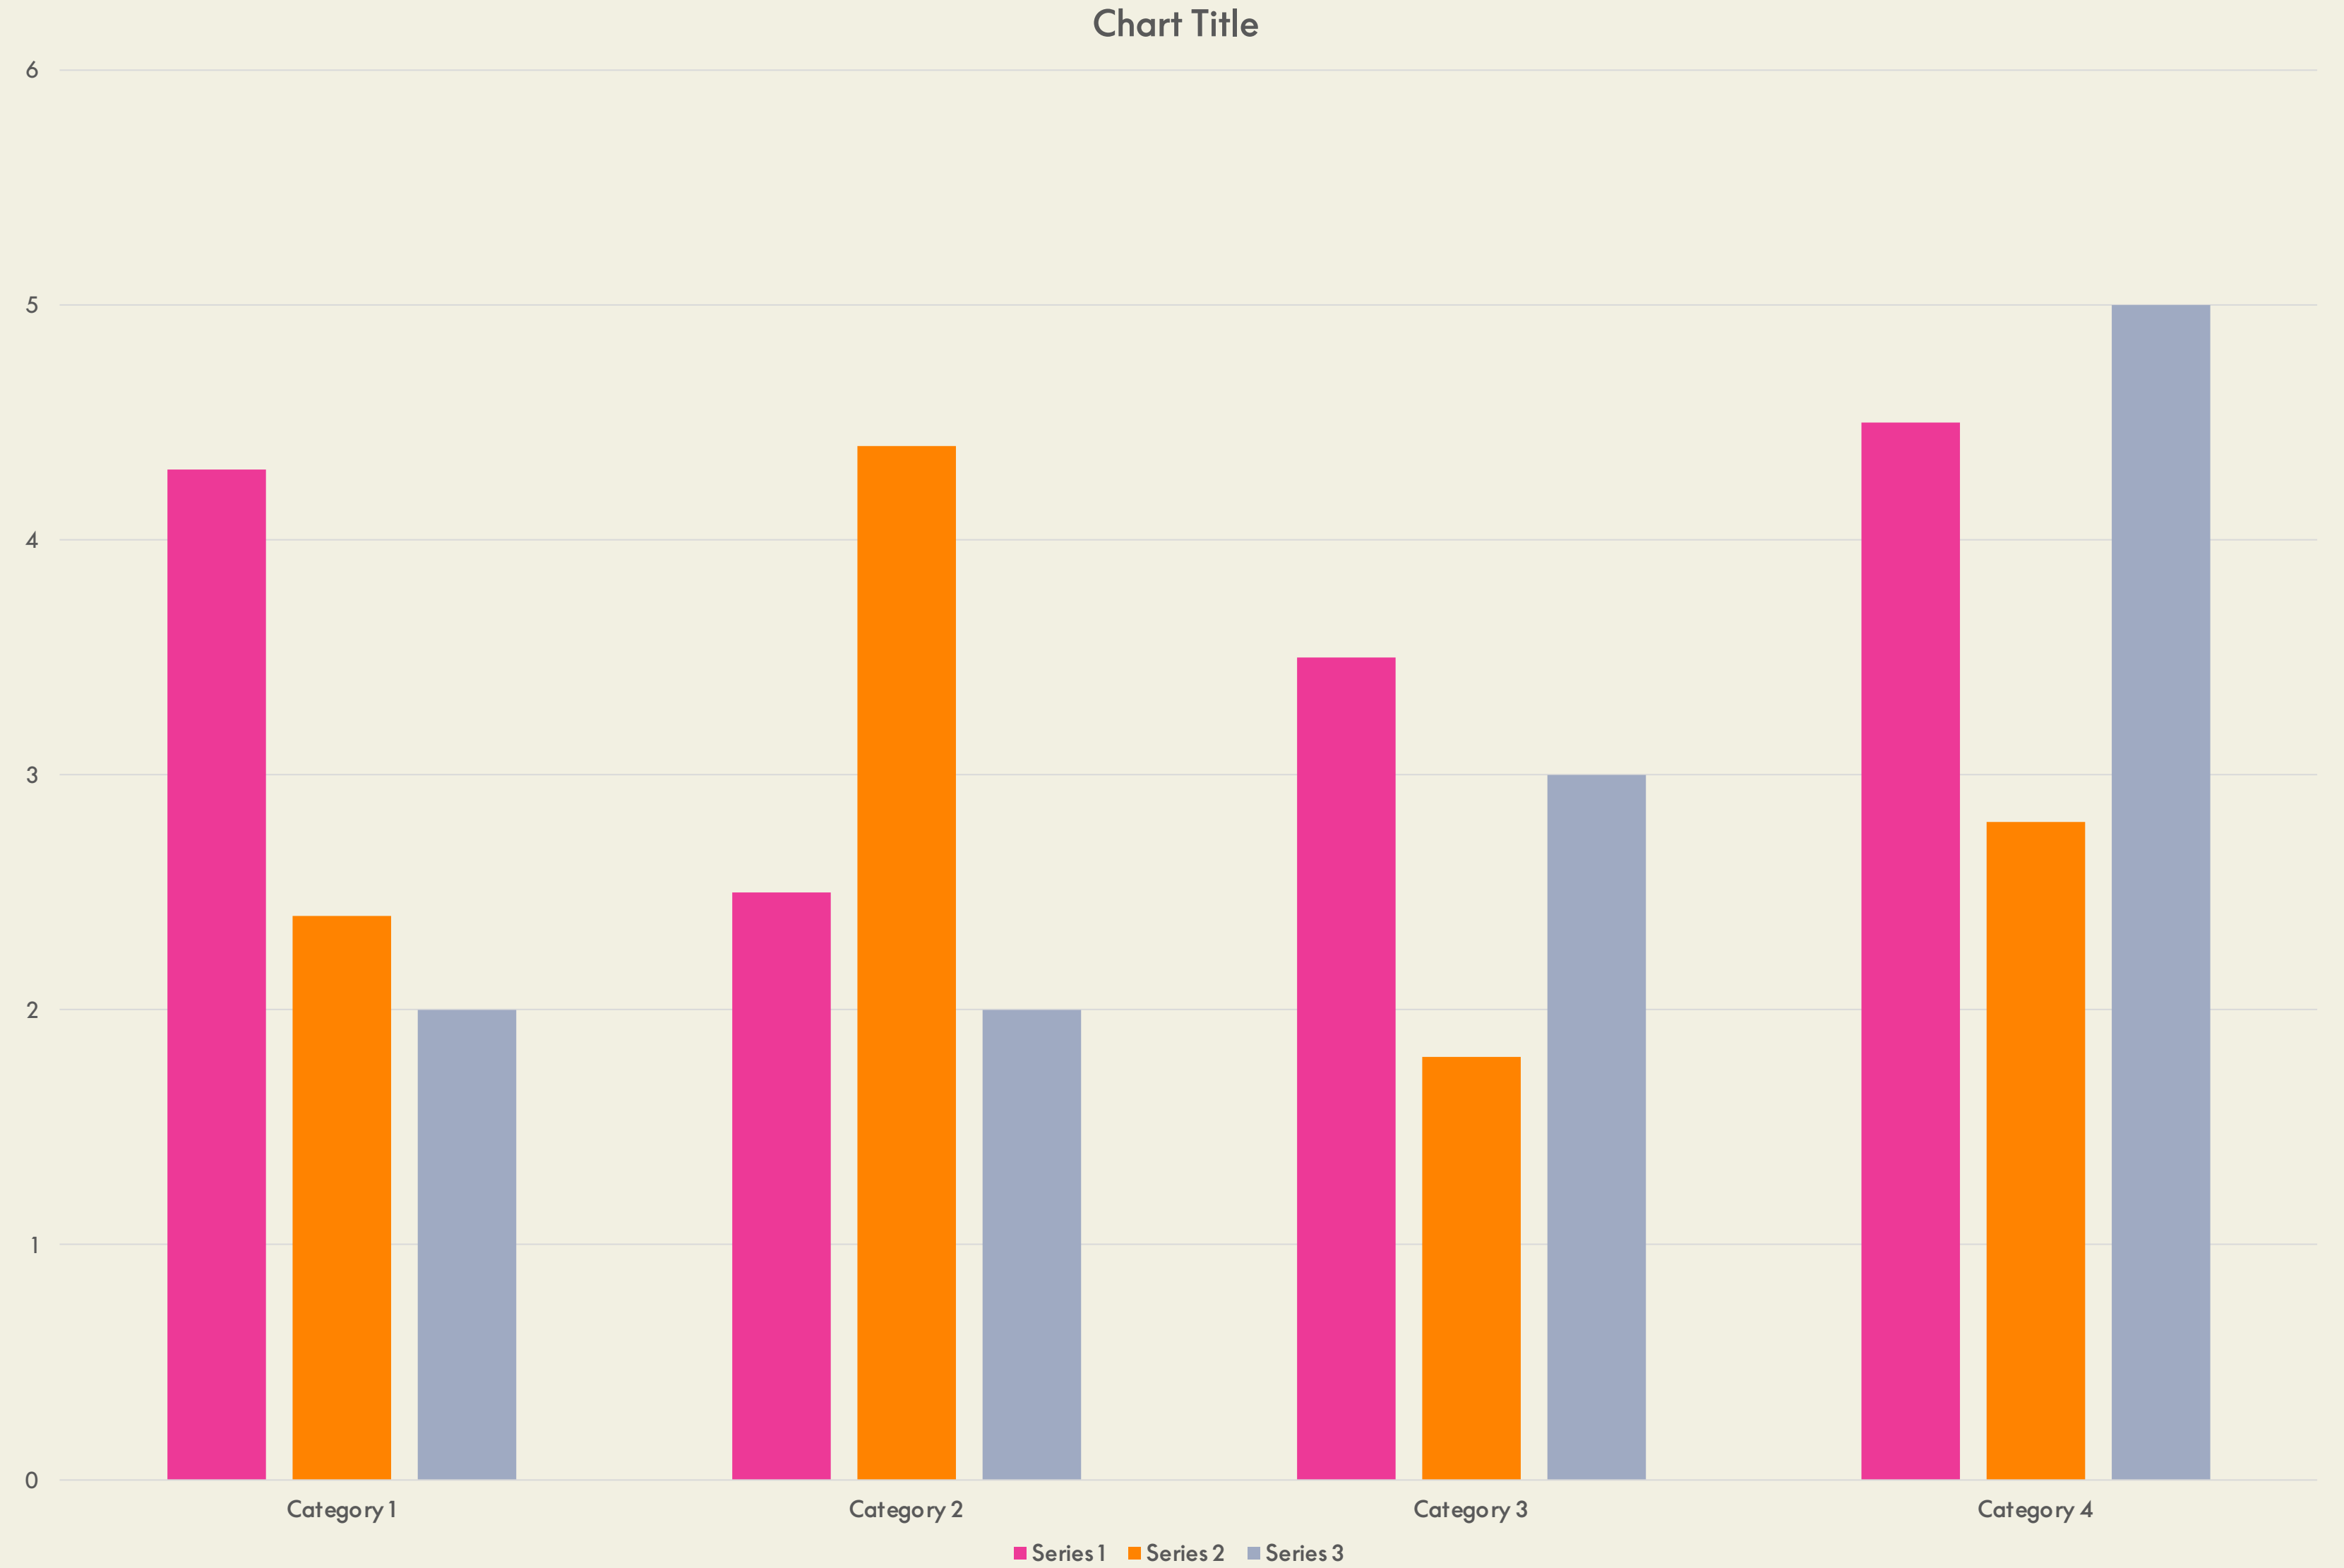

Chart Title

TITLE - W SUPREME SEMIBOLD 102PT

This is an intro paragraph, if you need it. Lorem ipsum dolor sit amet, consectetur adipiscing elit. Vel, vulputate amet, magna quis. Magna sit ligula id sit ultrices posuere at mollis tempus. Ipsum et adipiscing adipiscing nullam commodo sagittis lorem.