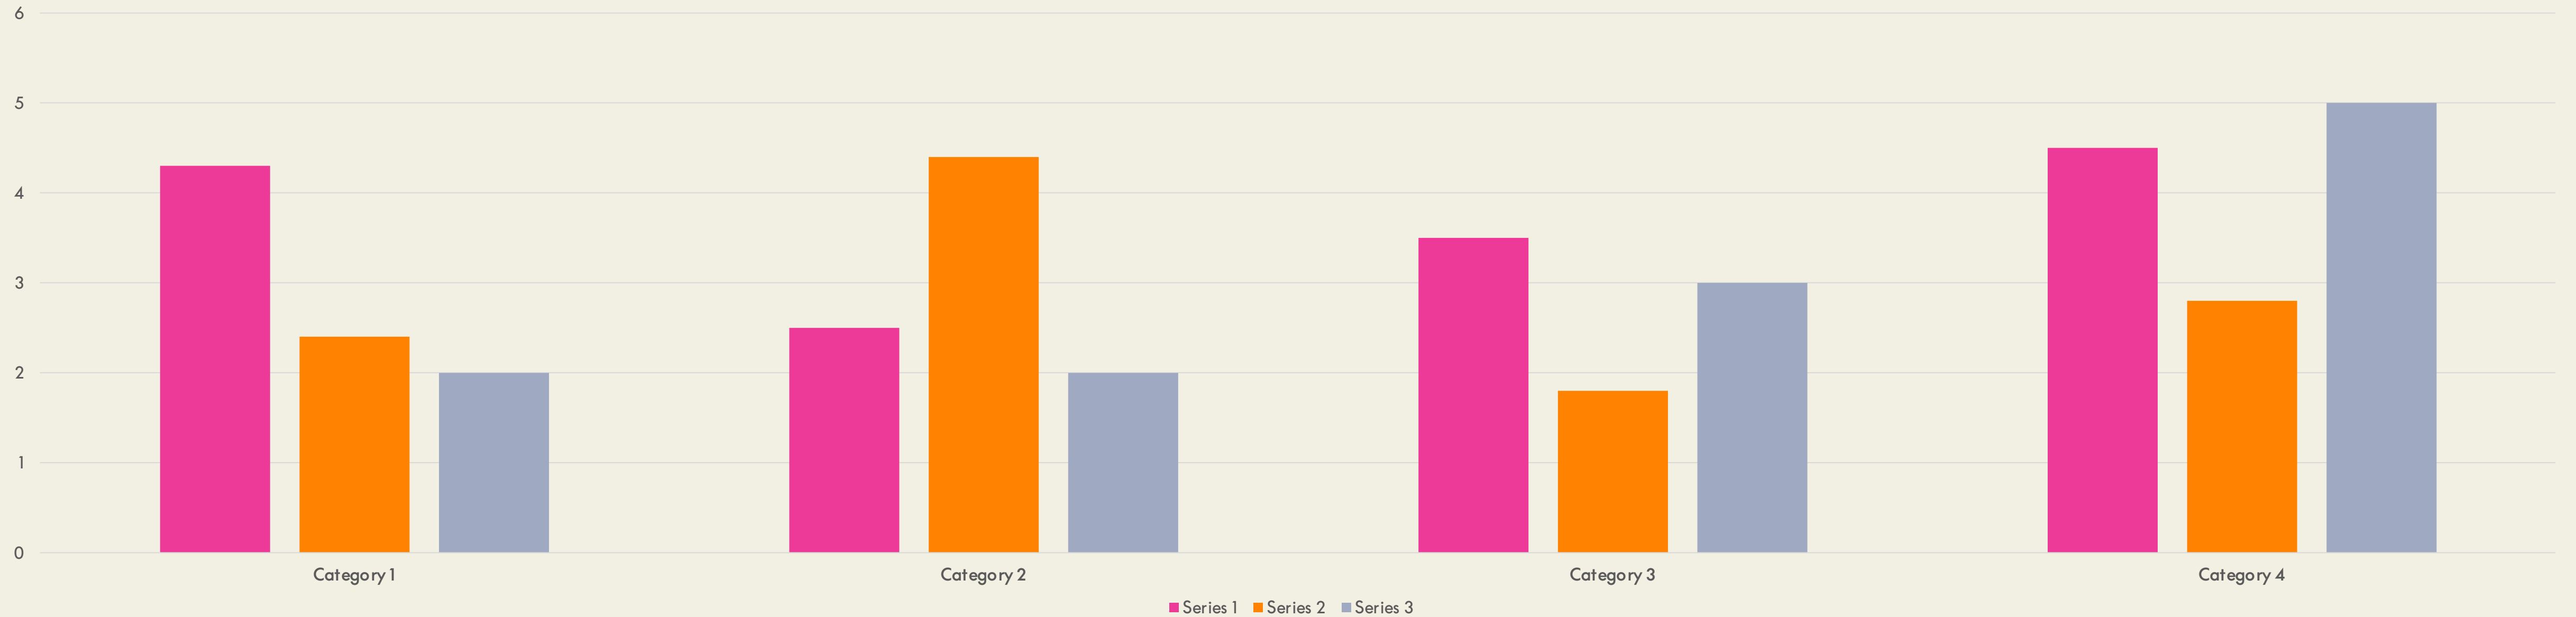

TITLE - W SUPREME SEMIBOLD 42PT

This is an intro paragraph, if you need it. Lorem ipsum dolor sit amet, consectetur adipiscing elit. Vel, vulputate amet, magna quis. Magna sit ligula id sit ultrices posuere at mollis tempus. Ipsum et adipiscing adipiscing nullam commodo sagittis lorem.

When creating and editing charts, use your property designation colors (Urban, Escapes or Residences.) Select the chart and color bar. Choose colors in Chart Design.

Chart Title