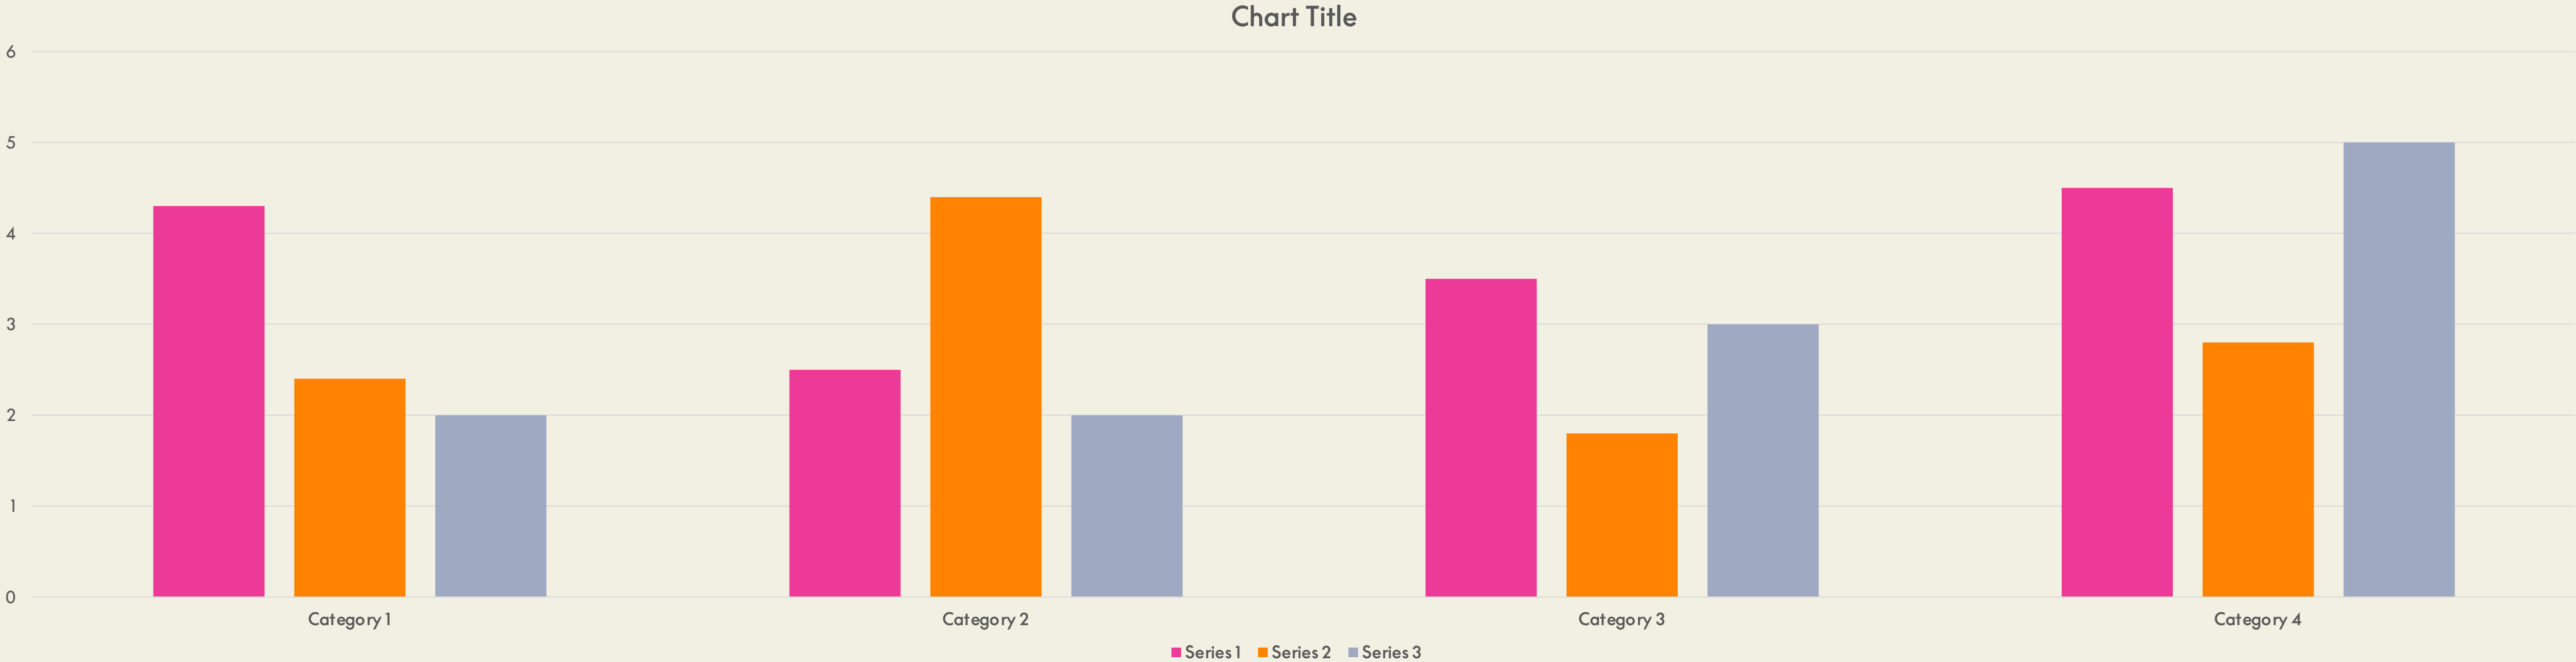

TITLE - W SUPREME SEMIBOLD 42PT

This is an intro paragraph, if you need it. When creating and editing charts, use your property designation colors (Urban, Escapes or Residences.) Select the chart and color bar. Choose colors in Chart Design.

This is an intro paragraph, if you need it. Lorem ipsum dolor sit amet, consectetur adipiscing elit. Vel, vulputate amet, magna quis. Magna sit ligula id sit ultrices posuere at mollis tempus. Ipsum et adipiscing adipiscing nullam commodo sagittis lorem.

This is an intro paragraph, if you need it. Lorem ipsum dolor sit amet, consectetur adipiscing elit. Vel, vulputate amet, magna quis. Magna sit ligula id sit ultrices posuere at mollis tempus. Ipsum et adipiscing adipiscing nullam commodo sagittis lorem.