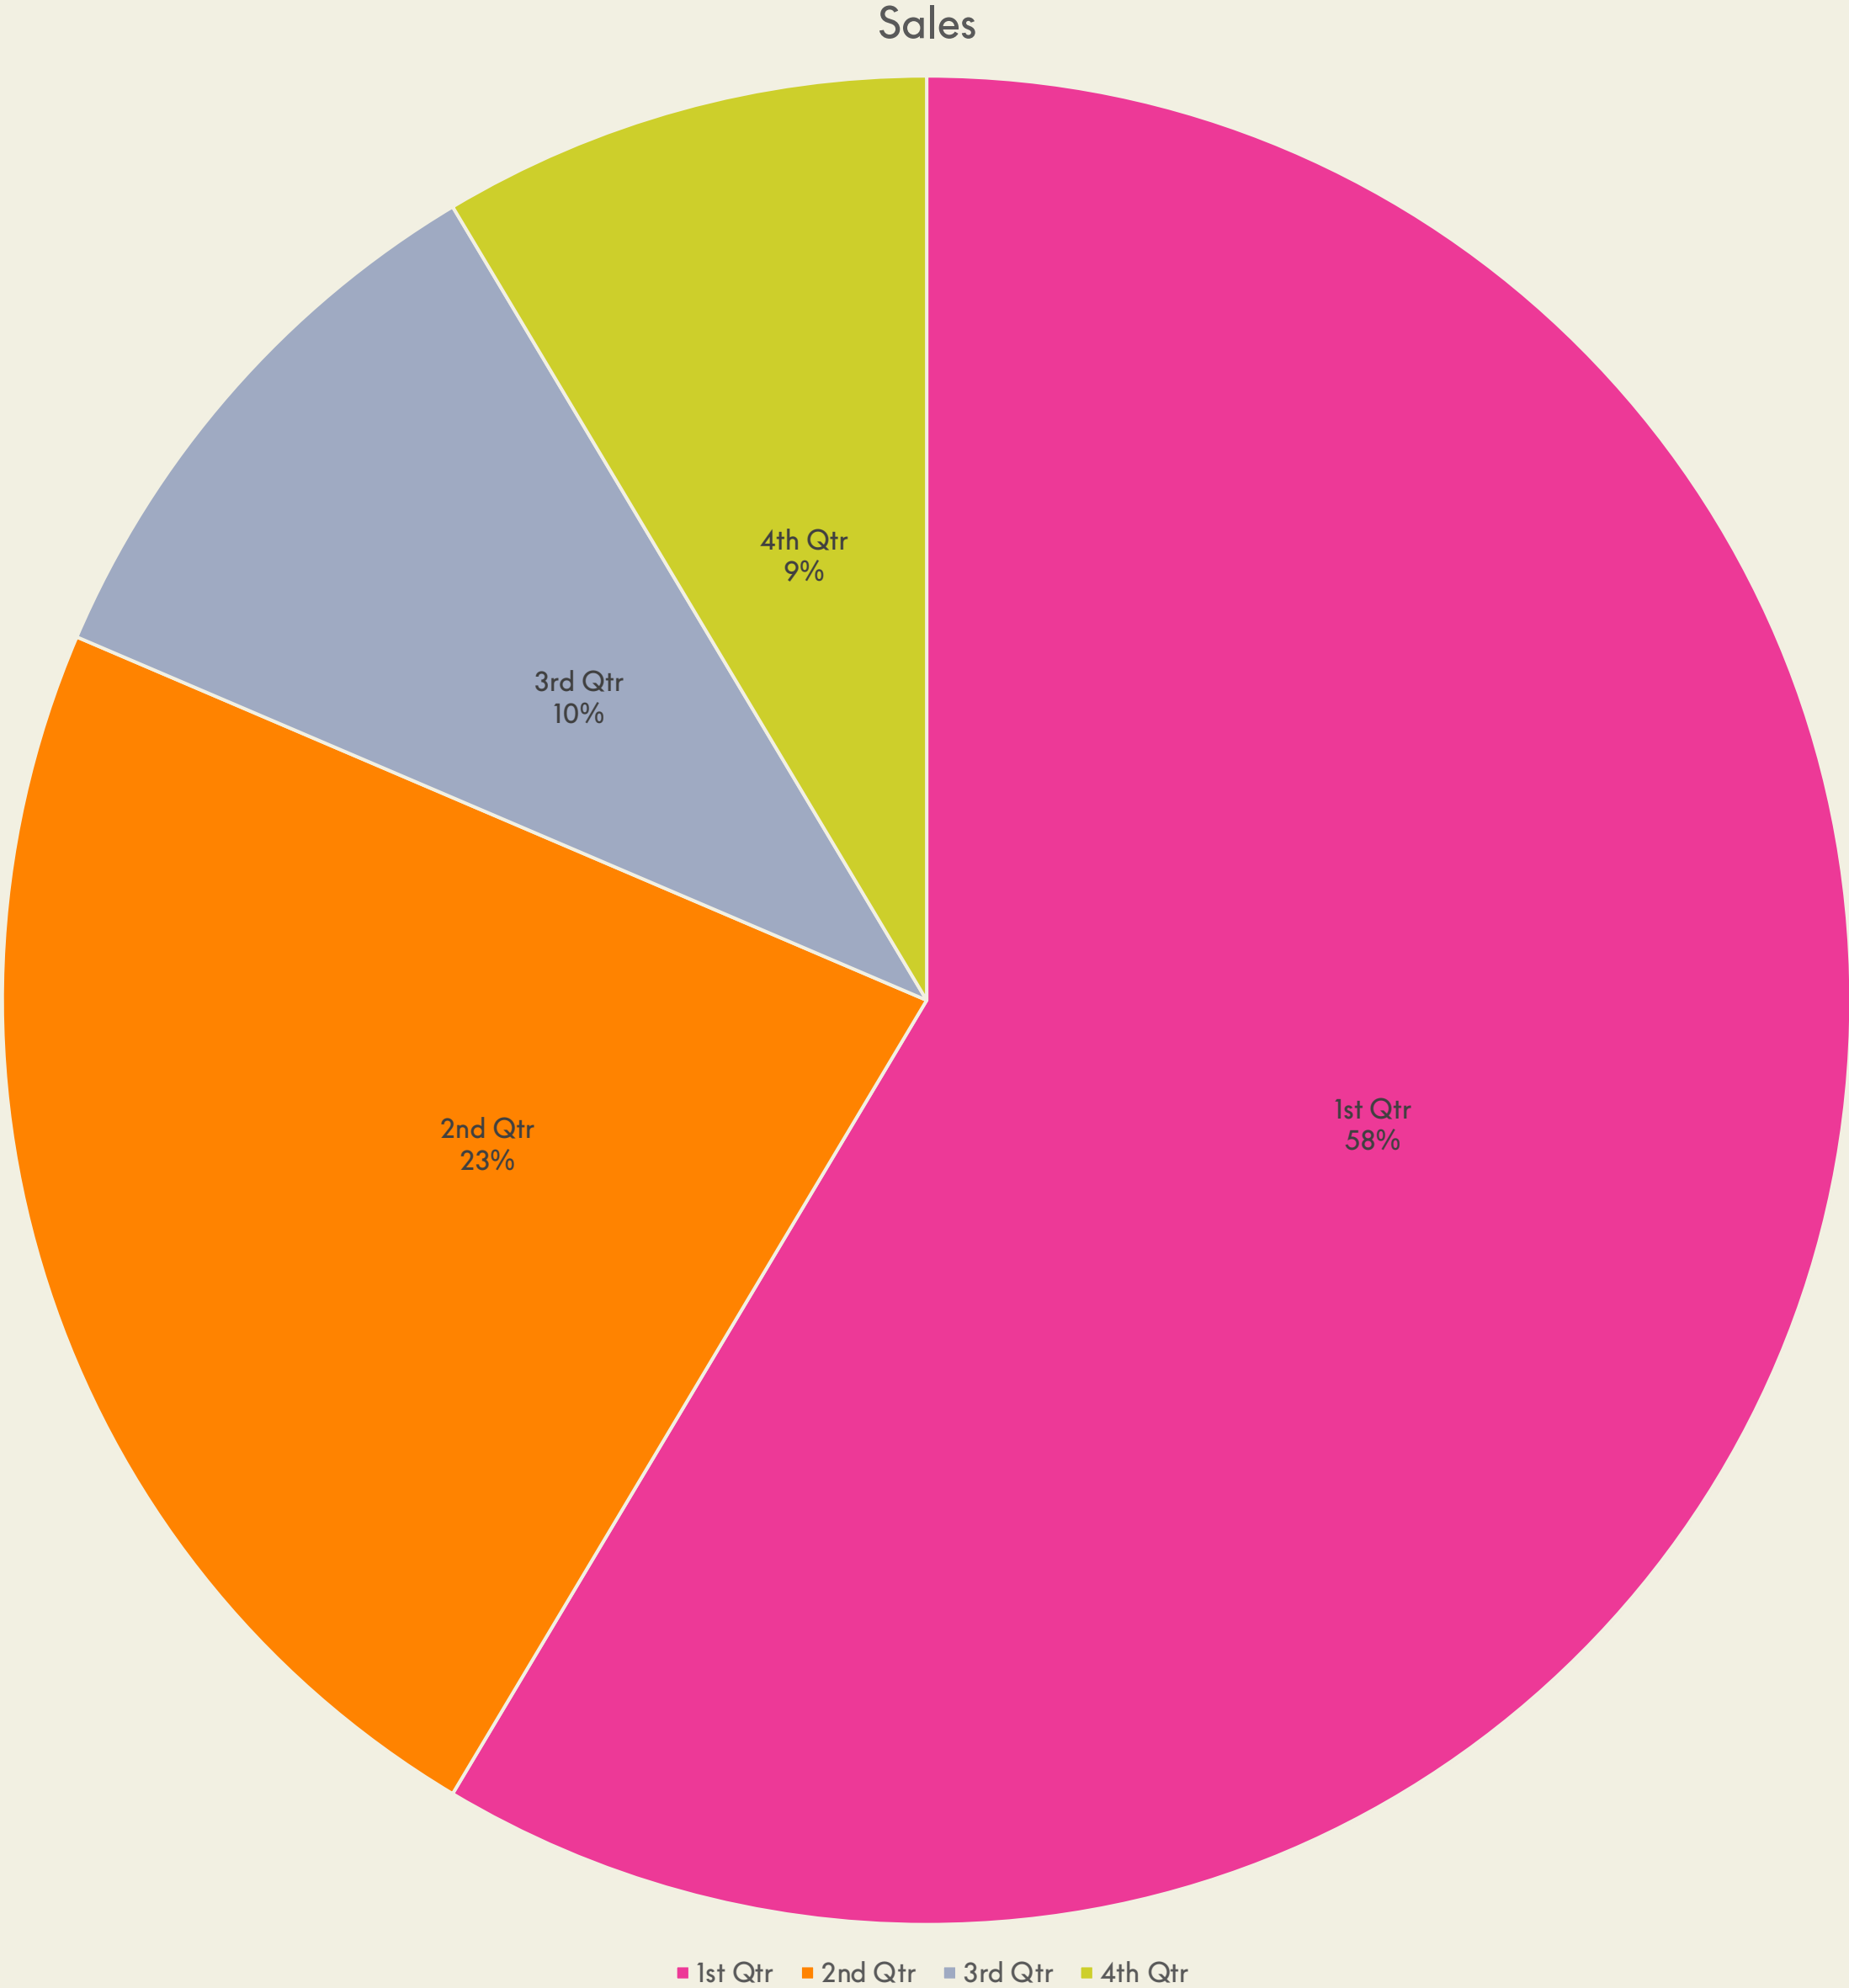

TITLE - W SUPREME SEMIBOLD 42PT

This is an intro paragraph, if you need it. Lorem ipsum dolor sit amet, consectetur adipiscing elit. Vel, vulputate amet, magna quis. Magna sit ligula id sit ultrices posuere at mollis tempus. Ipsum et adipiscing adipiscing nullam commodo sagittis lorem.